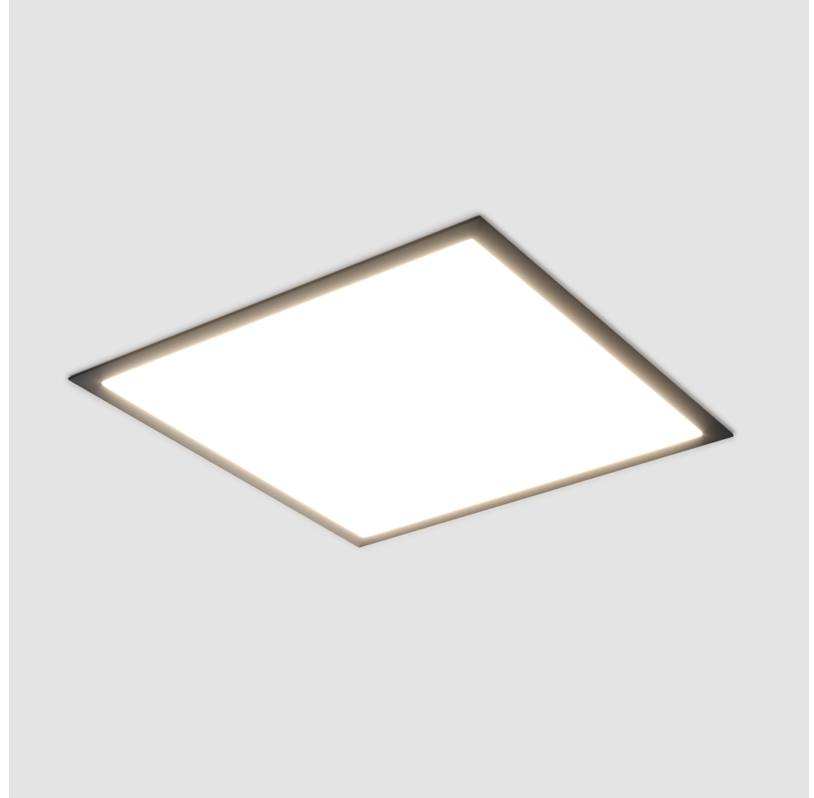

GENERAL

Series: Pi2
Subseries: Pi2 Standard
Brand: Prolicht
Division: Architectural
Mounting Type: Recessed
Mounting Location: Ceiling
Subcategory: Ambient

PHYSICAL

Shape: Square
Length (mm): 410
Length (in): 16 1/8
Width (mm): 410
Width (in): 16 1/8
Height (mm): 150
Height (in): 5 7/8
Ceiling Thickness (mm): 10 / 12.5 / 15 / 25 / 30
Ceiling Thickness (in): 3/8 or 1/2 or 9/16 or 1 or 1 3/16
Min. Recessing Depth (mm): 160
Min. Recessing Depth (in): 6 5/16
Light Distribution: Direct
Diffuser: PMMA - Opal or Micro-Prism
Fixture Finish: SSR / BKV / CWI / CRY / HAB / LAG / UFT / ITA / RUA / RUR / MIC / FTG / MYG / TWT / LOD / PUS / FRO / FUP / KIA / POP / BLS / SPG / MEY / GOH / GUM / CHC / COM / ABZ / JAG / OBR / MOS / ROR
Fixture Material: Aluminum

ELECTRICAL

Lamp Type: LED (Zhaga Standard)
Input Wattage (W): 12.4
Total Output Wattage (W): 10.8
Dimming: Tri-Mode (Non-Dimming and Phase Dimming (120Vac only) and 0-10V Dimming)
Driver Included: Yes
Driver Location: Integrated
Driver Type: Constant Current - Universal
Driver Class: Class 2
Input Voltage (V): 120 - 277
Constant Current (MA): 350

LED

Color Temperature (°K): 3000 / 3500 / 4000
Max. Delivered Lumen (lm): 1140 / 1156 / 1180
CRI: >80 CRI
Efficiency (%): 0.65
Lamp Life (hrs): 50000

OPTICAL

RATINGS AND CERTIFICATIONS

Certified By: Certified for North American Standards
IP rating: IP20

A